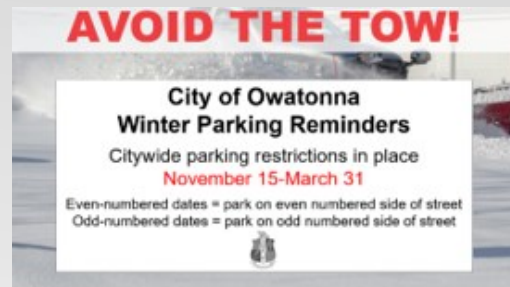

Just the Facts

November 19, 2021

Volume 12, Issue 47

Domestic Violence on the Roadway—

On Tuesday evening, patrol officers were called to Linn Dr. for the report of a hit and run accident and an injured female. On arrival, officers learned this was a domestic violence situation and the victim's vehicle had been stuck purposely by the victim's significant other. The victim reported once her vehicle had been struck, she lost control and drove on an innocent owner's yard. The victim ran from her vehicle to a house trying to get someone to call the police. The suspect caught her and physically assaulted her. Patrol staff located the suspect at his home and placed him under arrest. In a statement, the suspect admitted to purposely running into the victim's vehicle and assaulting her. Anthony Trevino, age 25 of Owatonna, has been charged with 2nd Degree Assault, Domestic Assault and two counts of Domestic Assault.

Anthony Trevino

Avoid the Tow—

The winter street parking restrictions are now in effect every night between 12:01 a. m.

SCAN ME

Employment Opportunity—

The records staff at the Law Enforcement Center are an integral part of our operations; unfortunately, they often go unrecognized for the critical role they play. Though they are Steele County employees, they are shared staff with the Owatonna Police Department and work hard at managing our records. There is a current opening for a records specialist to join our team. If you or someone you know may be interested in this position, please click [here](#).